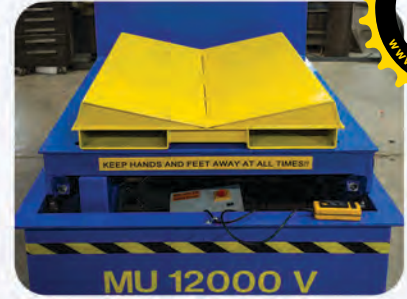

MU12000 V60 COIL UPENDER

- 12,000 LBS Capacity
- 60" OD Coil Capacity
- PACMAN Style
- 1 HP 208-230/460/3/60 or 230/1/60,
- 54" x 72" F-B, 75.25" H