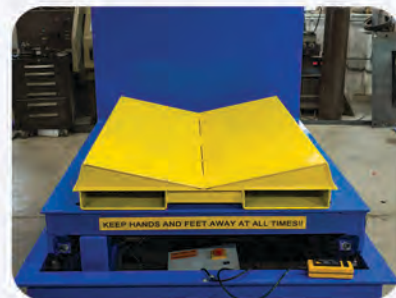

### HU12000 V60 COIL UPENDER

- 12,000 LBS Capacity
- 60" OD Coil Capacity
- Removable V Saddle
- 96" L x 65" W x 65" H Floor Space required
- 5HP 208-230/460/3/60 or 230/1/60

### HU12000 V72 COIL UPENDER

- 12,000 LBS Capacity
- 72" OD Coil Capacity
- Removable V Saddle
- 108" L x 77" W x 71" H Floor Space required
- 5HP 208-230/460/3/60 or 230/1/60

### MU6000 V COIL UPENDER

- 6,000 LBS Capacity
- 48" OD Coil Capacity
- Removable V Saddle
- 48" L x 58" W x 60" H Floor Space required
- 1HP 208-230/460/3/60 or 230/1/60