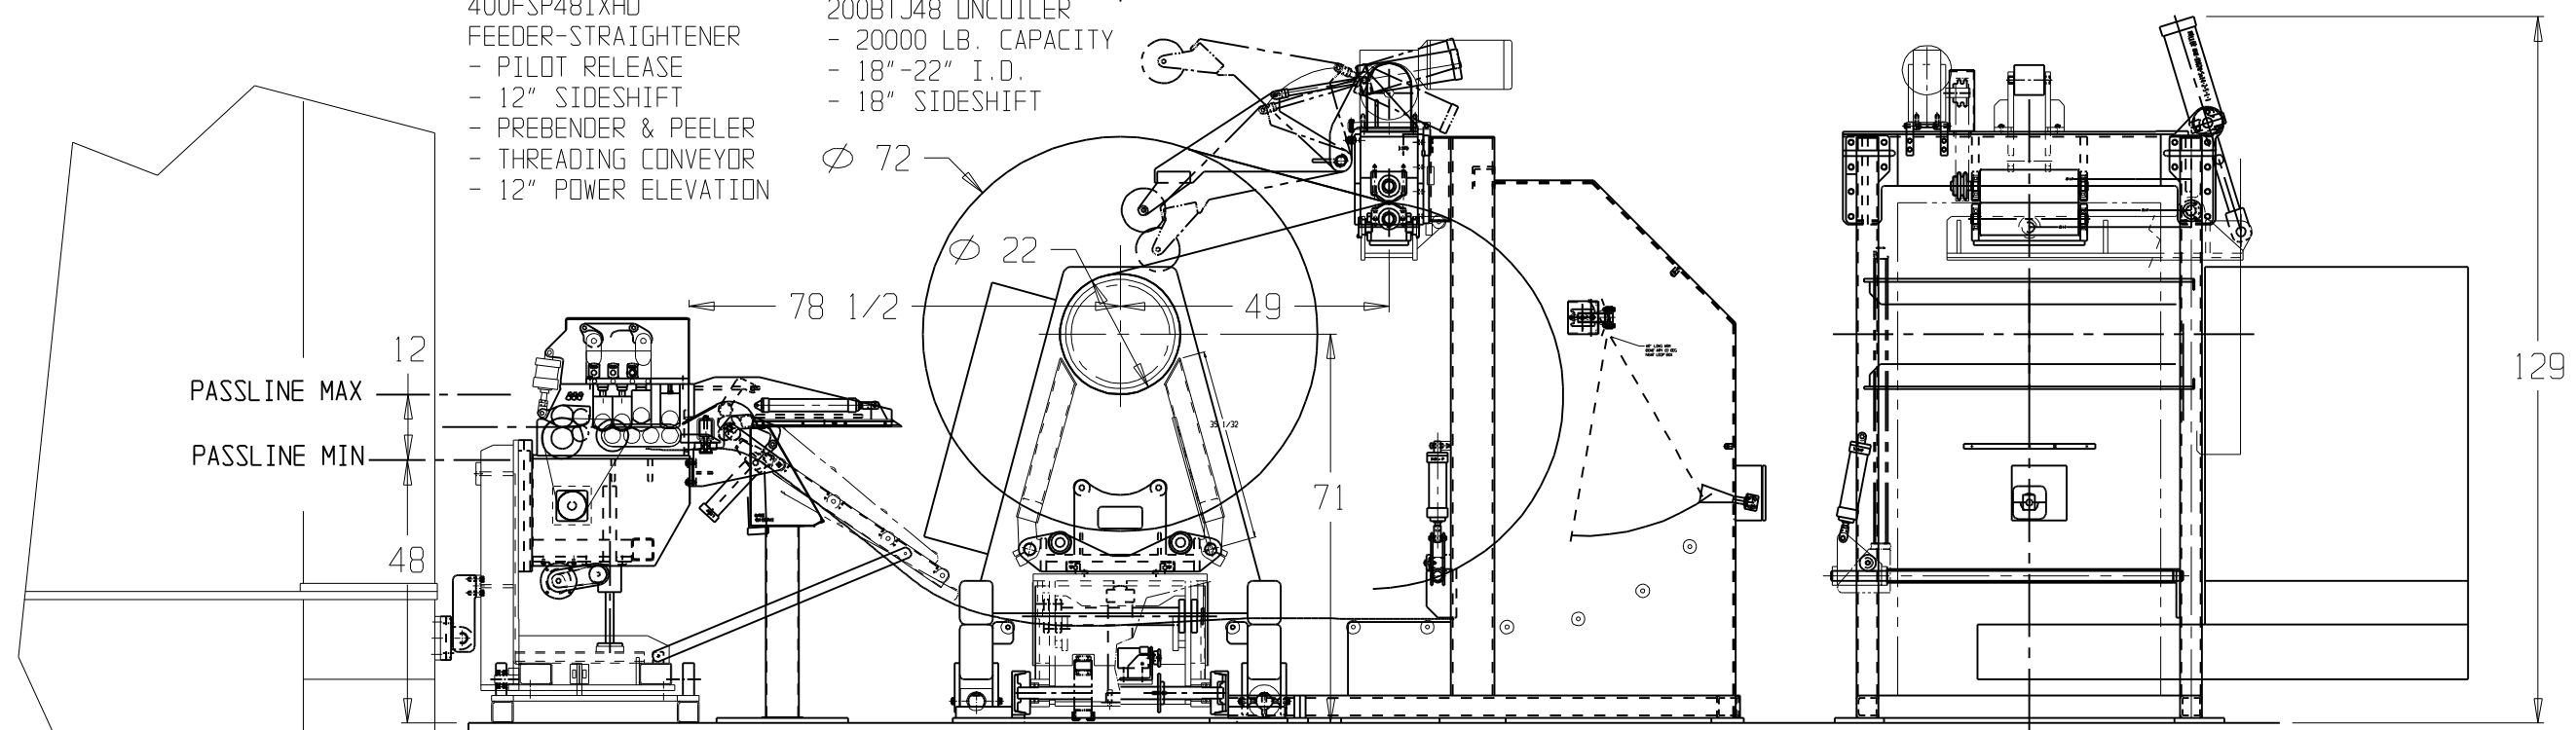

PASSLINE: 54" +/- 6"
 COLOUR: BEIGE
 DIRECTION: RIGHT TO LEFT

- 6PR48
 - POWERED PINCH ROLL
 - IDLE WHEEL OVERARM
 - LOOP FRAME
 - SONAR LOOP CONTROL

- 400FSP48IXHD
 FEEDER-STRAIGHTENER
 - PILOT RELEASE
 - 12" SIDESHIFT
 - PREBENDER & PEELER
 - THREADING CONVEYOR
 - 12" POWER ELEVATION
- 200BTJ48 UNCOILER
 - 20000 LB. CAPACITY
 - 18"-22" I.D.
 - 18" SIDESHIFT

- 200CC-RT-IR COIL CAR
 - 20000 LB. CAPACITY x 14" RISE
 - ROTATING TOP WITH IDLE ROLLS
 - 10" RISER WITH IDLE ROLLS

	MECON INDUSTRIES LIMITED		
	TITLE	SMOKEY MFG - 48" SPACESAVER	
SCALE	1:36	REF #	STOREY 400947
CHKD BY	C. GOBBY	DATE	OCT 14, 1998
CHECKED BY		REV No.	1
		ENG. No.	D2675